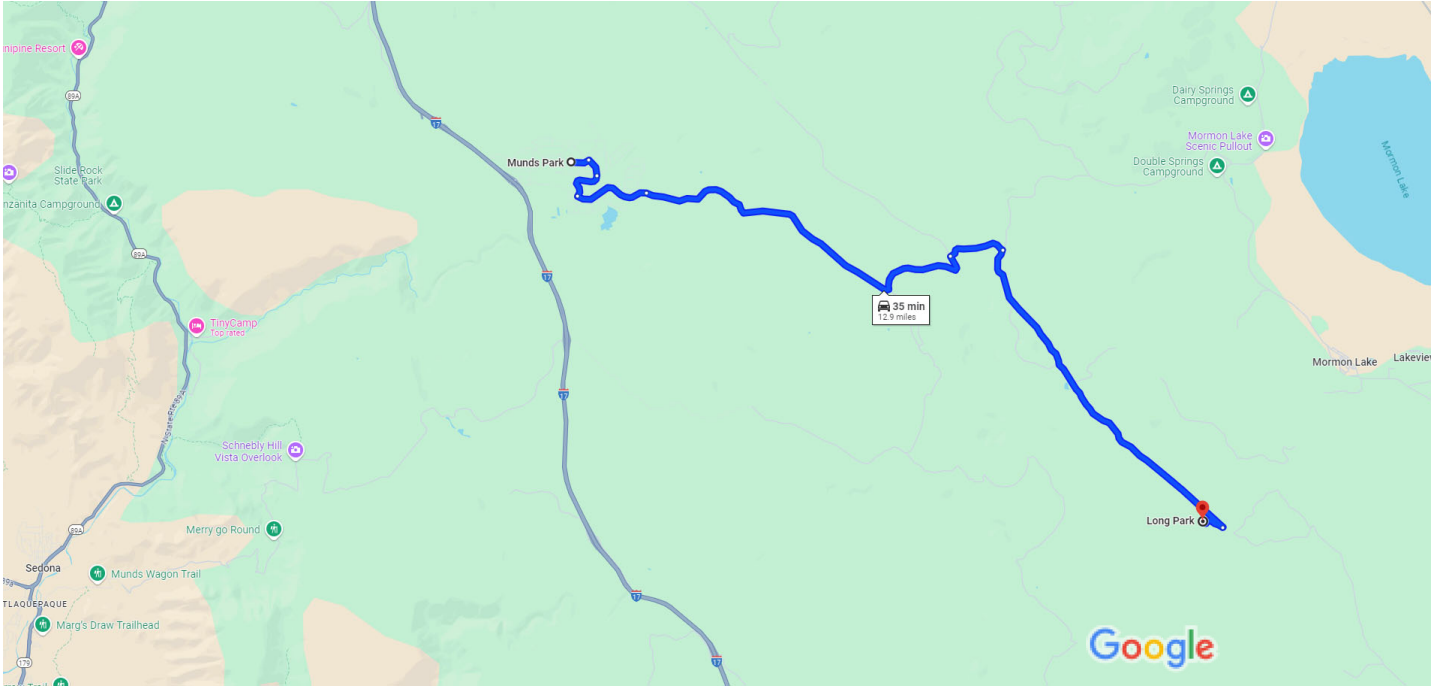

Copper State Hunting Retriever Club 14th Annual Super Singles Event October 19, 2024

- **Sign in begins at 8:00am**
- **Competitions at 9:00am**
- **At Long Park**
- **\$25 Entry Fee/Dog**

Fun friendly competition for dogs and handlers of all ages! Two entry classifications; "Junior Class" for beginner or less experienced dogs/handlers, and "Open Class" for more experienced dogs/handlers.

**Awards
for the top
3 Dogs
in each
Class!!!**

Long Park is located near
Munds Park.
Follow I-17 to Exit 322
Follow Pinewood Blvd to FS
Rd 240 then FS Rd 91

Sign up early to reserve your spot!!!
(Walk up registration is allowed)

via Forest Service Rd 240 and
Forest Service Rd 91

35 min